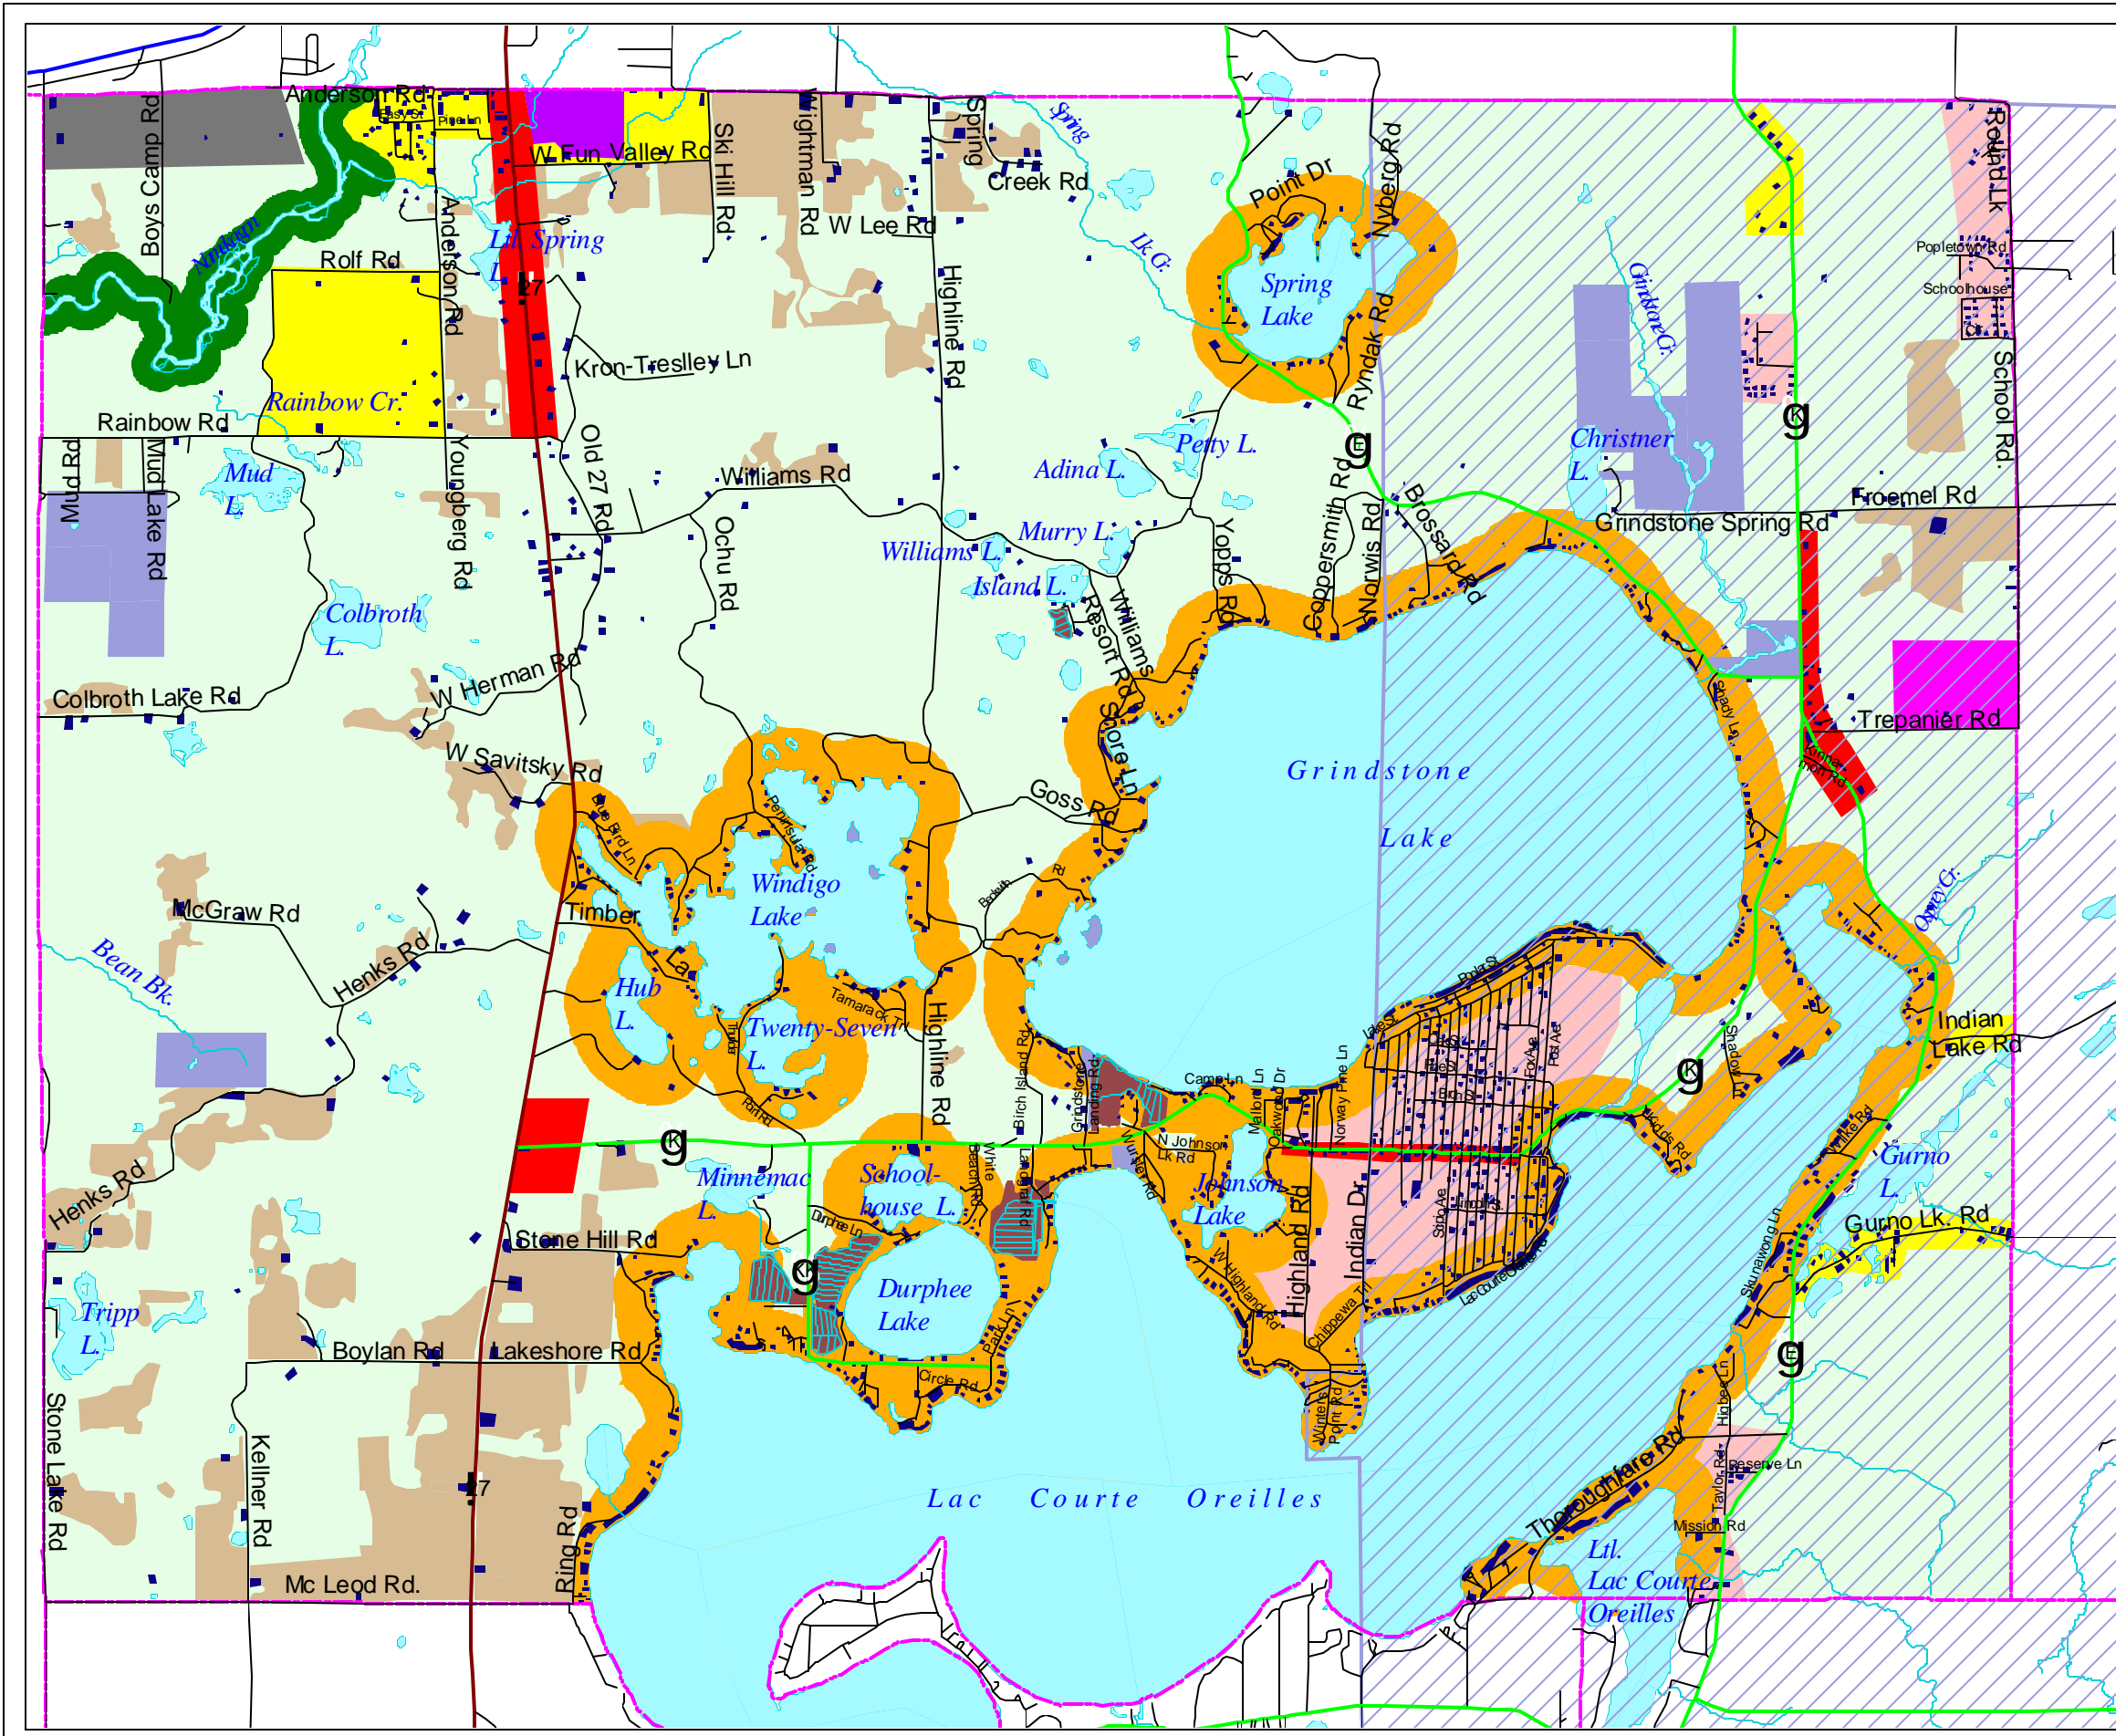

Future Land Use Town of Bass Lake

Legend

- Town Boundary
- State Highway
- County Highway
- Local Roads
- Lakes & Ponds
- Rivers & Streams
- LCO Boundary

Existing Land Uses

- Existing Development
- Agriculture/Open Space
- Cranberry Bogs
- State Land

Future Land Use Categories

- Rural Residential - Forestry
- Shoreland Residential
- Medium Density Residential
- Unincorporated Communities
- Commercial
- Industrial
- Governmental/Institutional
- Park & Recreation
- Conservancy