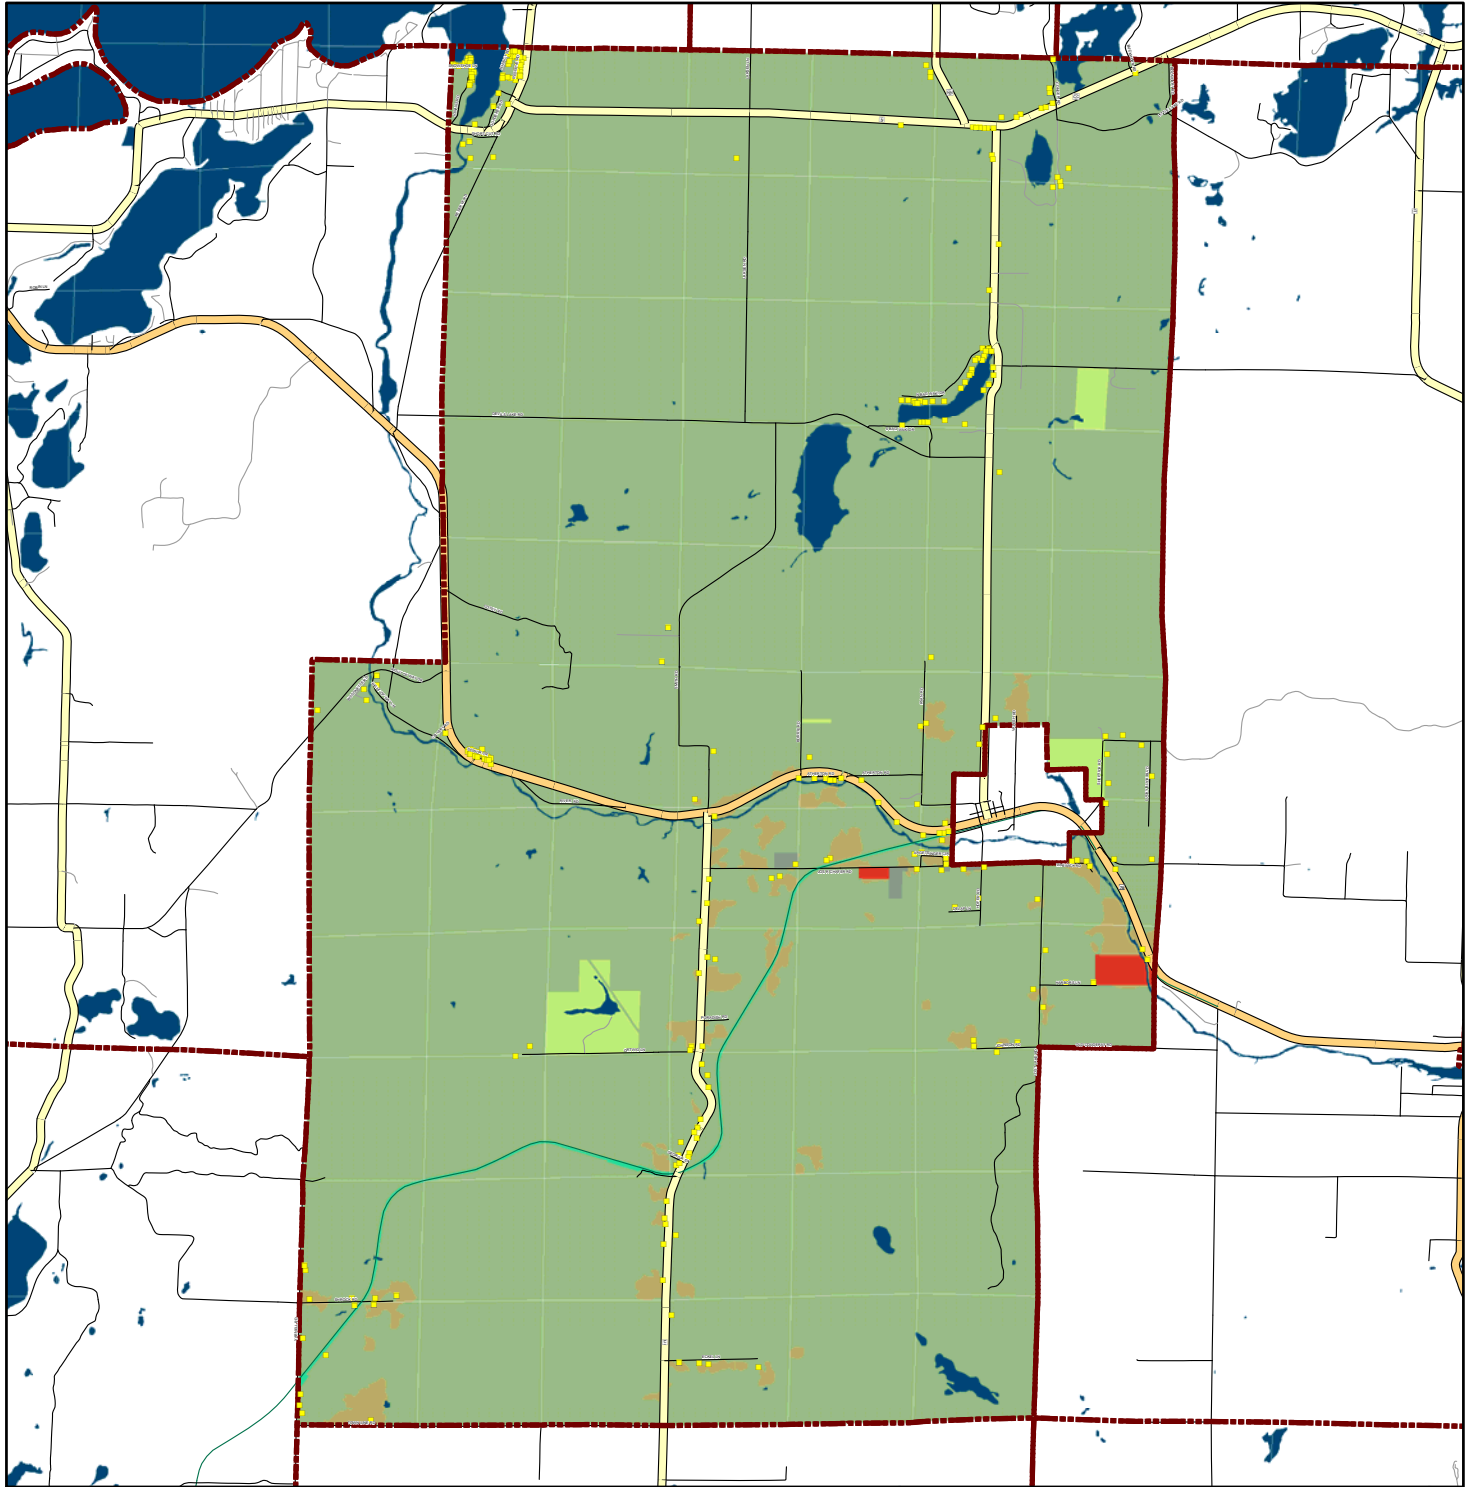

# Town of Couderay, Sawyer County, Wisconsin

**Map 22**  
Existing Land Use 5/5/2009

**Existing Land Use**

- |             |             |                            |                          |                    |                       |
|-------------|-------------|----------------------------|--------------------------|--------------------|-----------------------|
| Agriculture | Conservancy | Communications & Utilities | Multi-family Residential | Open Space         | Water                 |
| Commercial  | Extraction  | Institutional              | Mobile Home Park         | Outdoor Recreation | Residential Structure |
| Forestry    | Industrial  | Single-family Residential  | Recreational Resort      | Transportation     |                       |