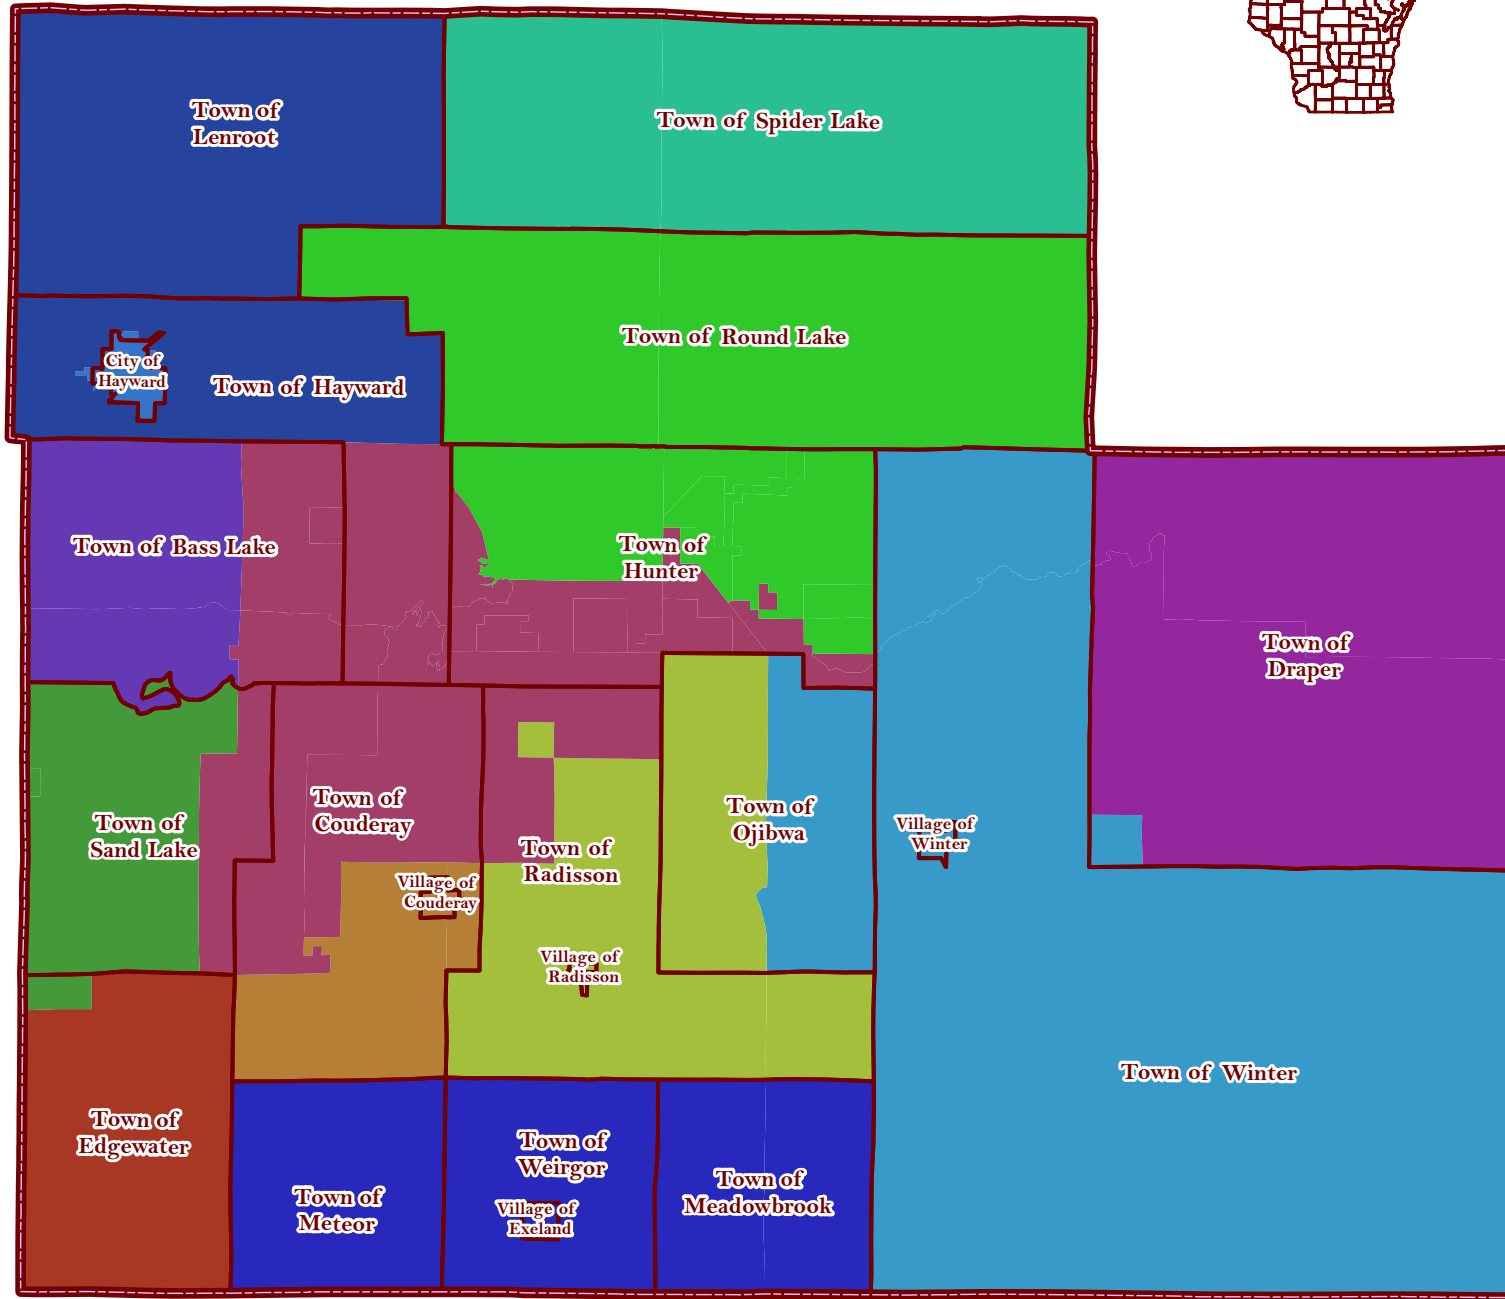

Map 6 - Fire Districts

Fire Districts

- ◆ Bass Lake Fire
- ◆ Birchwood Fire (WBSO)
- ◆ City of Hayward
- ◆ Couderay Fire
- ◆ Draper Fire
- ◆ Exeland Fire
- ◆ LCO Fire
- ◆ Radisson Fire
- ◆ Round Lake Fire
- ◆ Spider Lake Fire
- ◆ Stone Lake Fire
- ◆ Town of Hayward
- ◆ Winter Fire